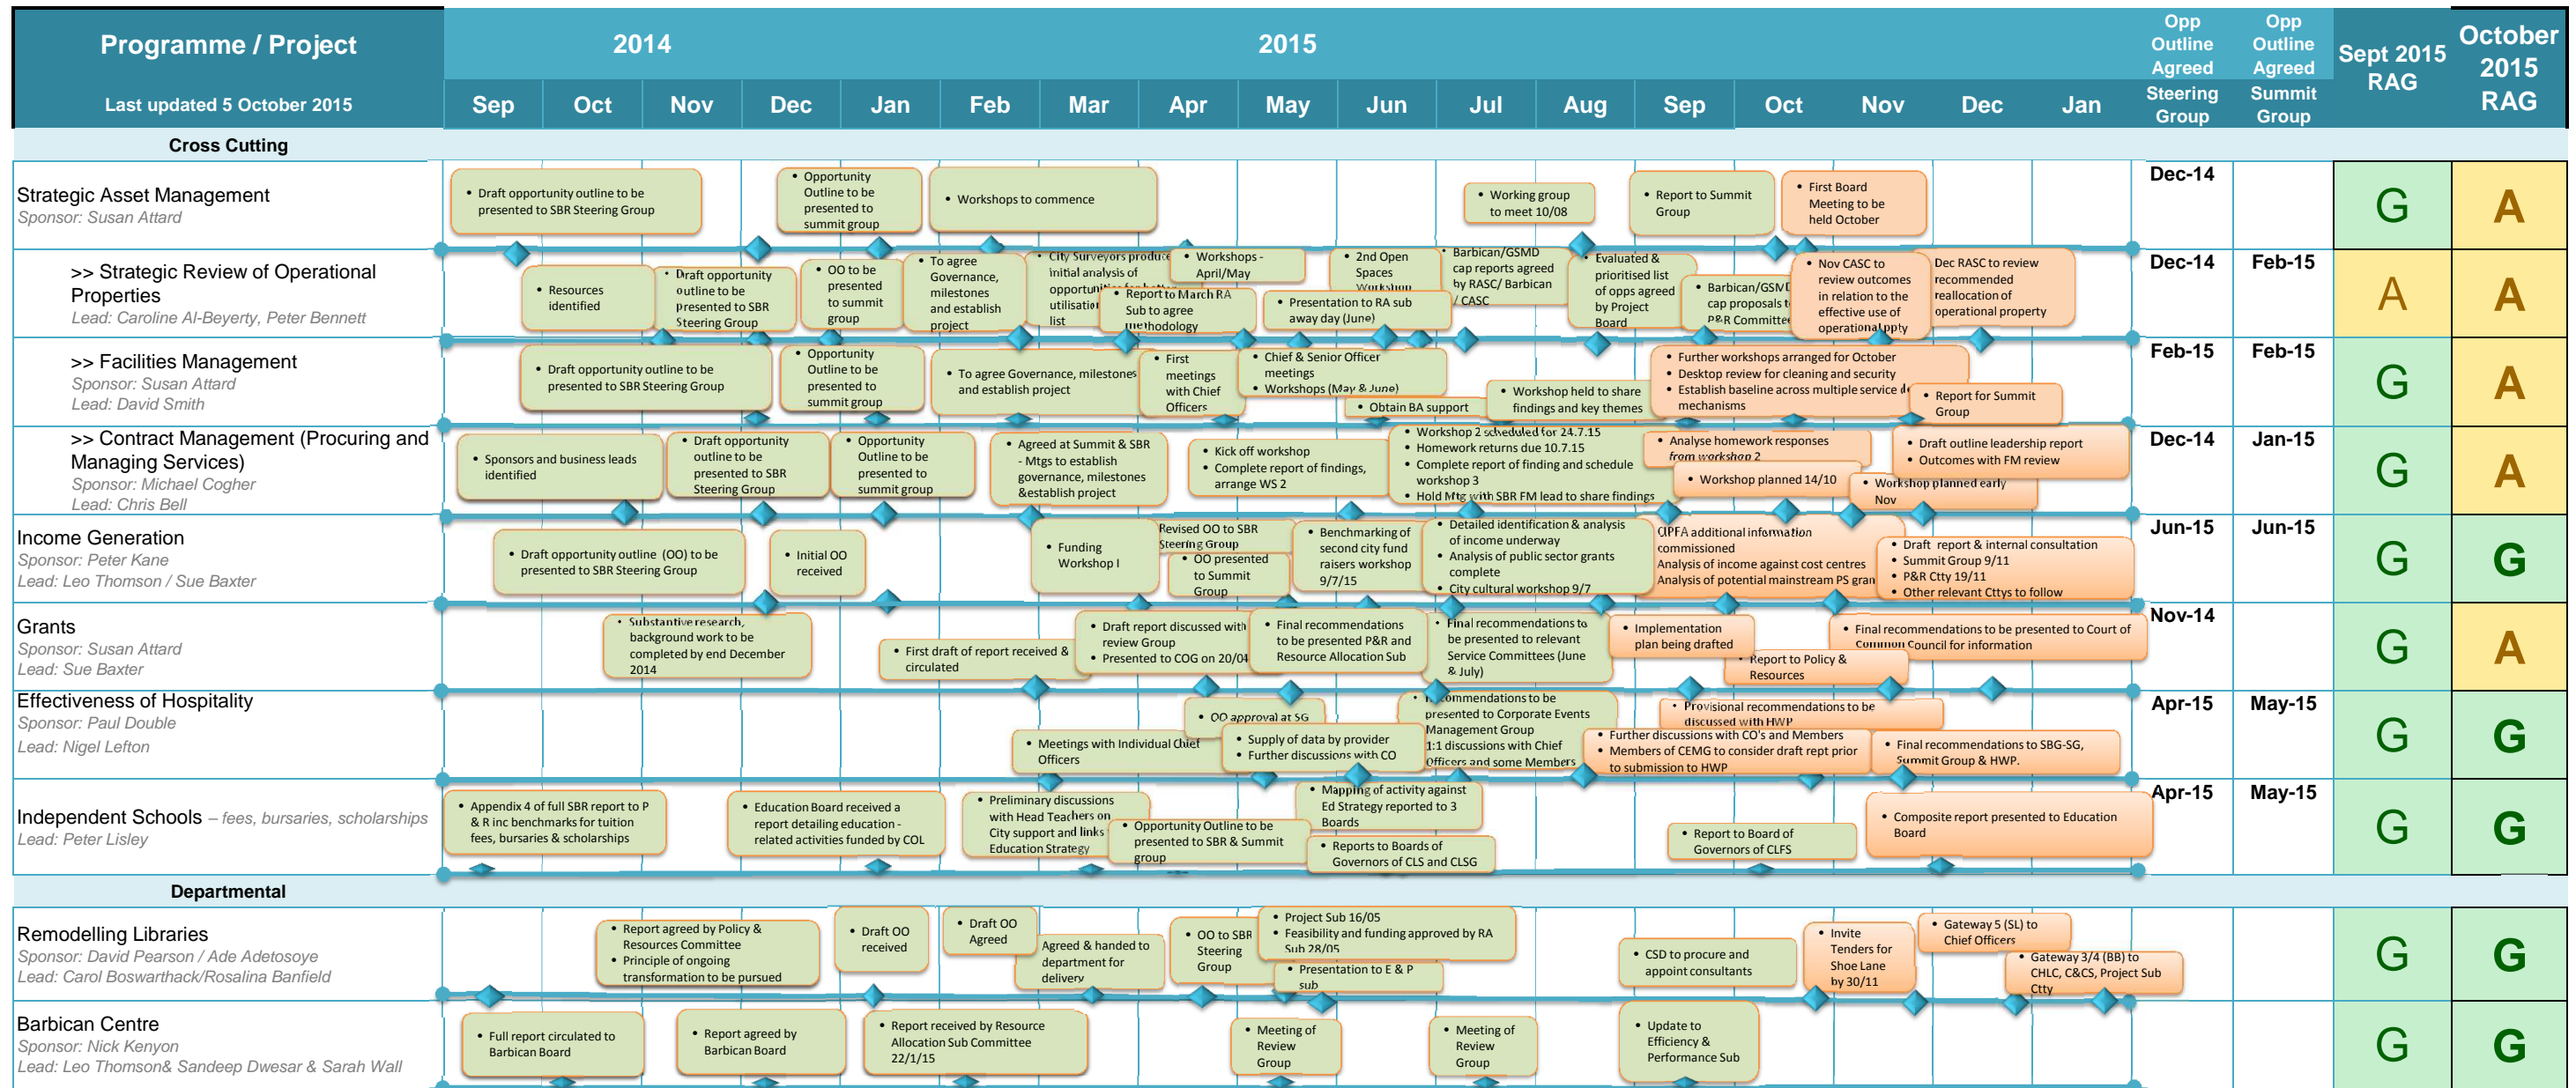

# Service Based Reviews Roadmap

**R** Project is in a critical state, guaranteed to go, or has gone beyond agreed tolerances (financial, benefits, timescales, quality)  
**A** Project is slipping, has slipped or is about to slip within agreed tolerances  
**G** Project is on track  
 Milestone  
 Project Closed